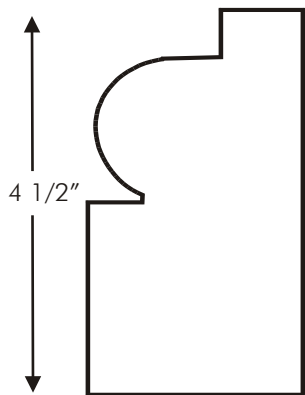

Profile

****CUSTOM KEYSTONES
AVAILABLE****

For more detailed dimensions refer to chart on page 27.

Keystones

Shown Keystone Dimensions

Key	Height	Top width	Bottom width	Thickness
108	8"	6 1/2"	5"	3"
110	10"	8 1/8"	6 1/4"	3"
112	12"	9 3/4"	7 1/2"	3"
114	14"	11 1/2 "	8 7/8"	4"
208	8"	6 1/2"	5"	3"
210	10"	8 1/8"	6 1/4"	3"
212	12"	9 3/4"	7 1/2"	3"
214	14"	11 1/2 "	8 7/8"	4"
308	8"	4 1/2"	2 1/2"	3"
310	10"	5 5/8"	3 1/8"	3"
312	12"	6 3/4"	3 3/4"	3"
314	14"	8"	4 1/2"	4"
407	7"	5 7/8"	3 7/8"	4" including trim
407 Trim: 1/4" thick, 1/2" deep				

TF-PIL-6
A=11 3/4", B=2 1/2"

Custom sizes
are available!!!

Columns

BASES

TF-001-BAS

Plan View

TF-002-BAS

Plan View