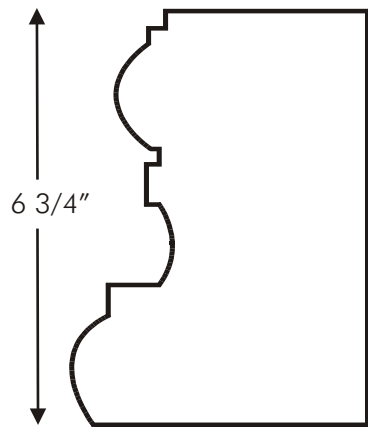

Profile

****CUSTOM KEYSTONES
AVAILABLE****

For more detailed dimensions refer to chart on page 27.

Keystones

Shown Keystone Dimensions

Key	Height	Top width	Bottom width	Thickness
108	8"	6 1/2"	5"	3"
110	10"	8 1/8"	6 1/4"	3"
112	12"	9 3/4"	7 1/2"	3"
114	14"	11 1/2 "	8 7/8"	4"
208	8"	6 1/2"	5"	3"
210	10"	8 1/8"	6 1/4"	3"
212	12"	9 3/4"	7 1/2"	3"
214	14"	11 1/2 "	8 7/8"	4"
308	8"	4 1/2"	2 1/2"	3"
310	10"	5 5/8"	3 1/8"	3"
312	12"	6 3/4"	3 3/4"	3"
314	14"	8"	4 1/2"	4"
407	7"	5 7/8"	3 7/8"	4" including trim
407 Trim: 1/4" thick, 1/2" deep				

TF-PIL-6
A=11 3/4", B=2 1/2"

Custom sizes
are available!!!

Columns

BASES

TF-001-BAS

Plan View

TF-002-BAS

Plan View